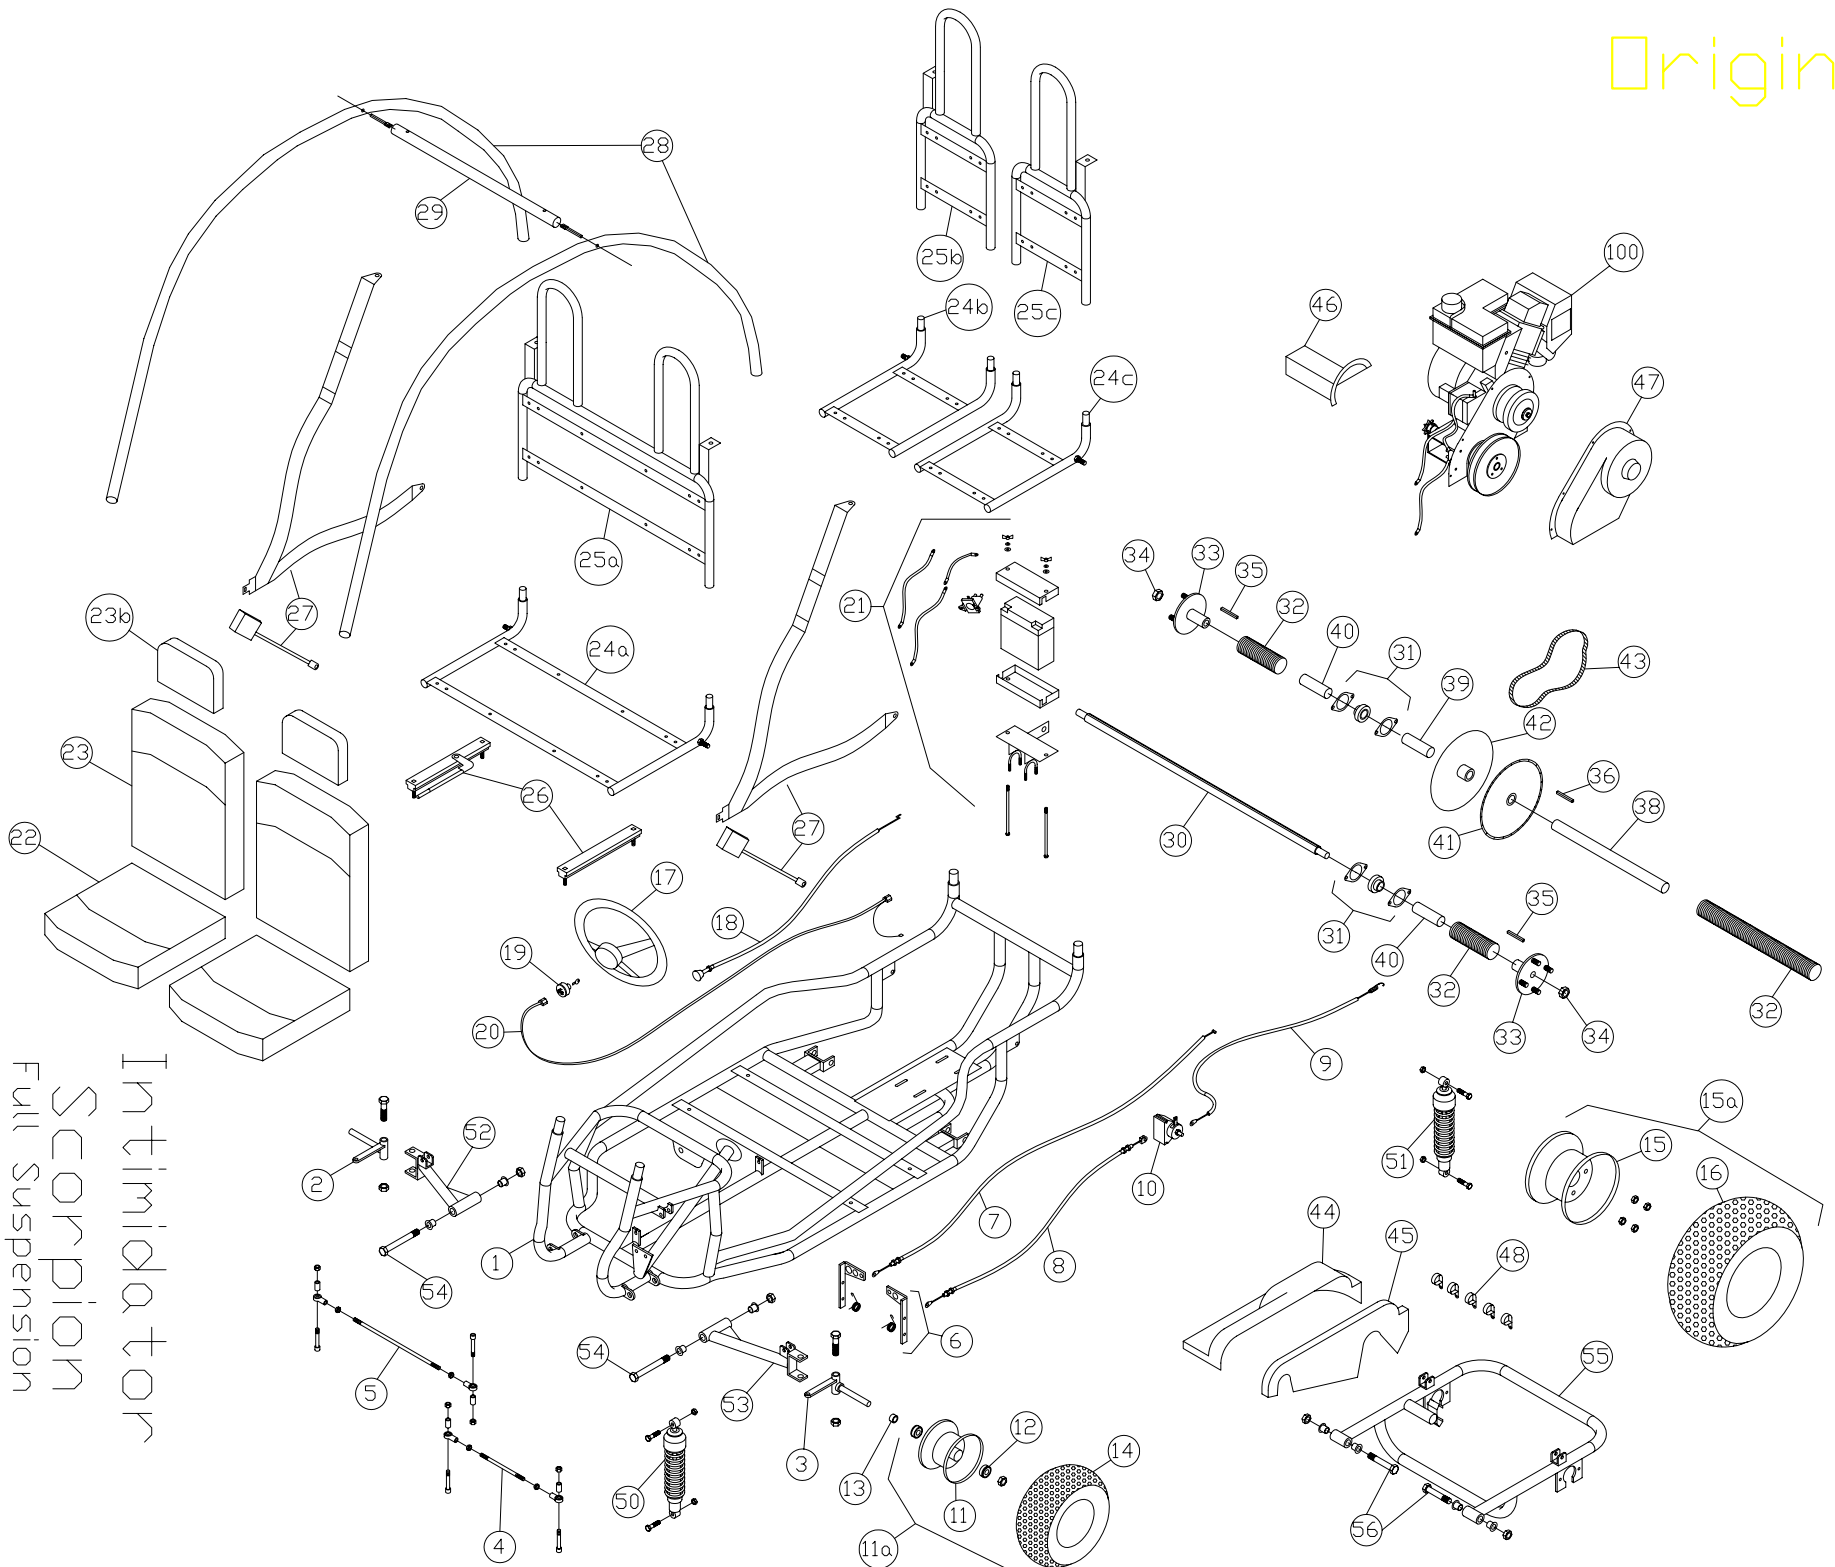

Original

Intimidator

Scorpion

Full Suspension

I265S, I265SE, ZX265S, ZX265SE

I211SE, ZX211SE